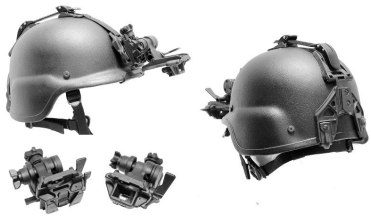

Advanced Flip-Up Helmet Mount **HM-714XM-C** (Complete kit with straps. Requires J-arm and is available in both PVS-style and Dove-Tail style configurations)