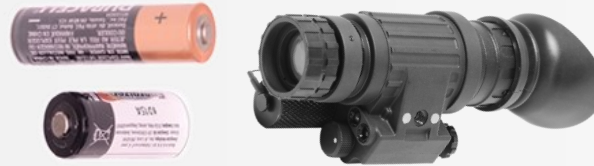

Polarity-Independent Power Supply

PVS-14C is powered by AA and CR123 Batteries that can be inserted into device's battery compartment **regardless of polarity**: the PVS-14C will operate normally thanks to its Power Supply.