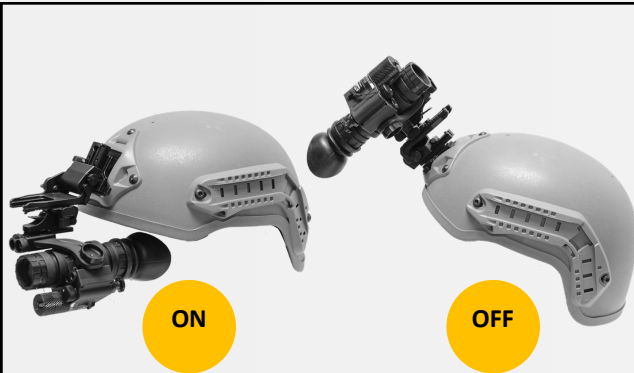

PVS-14C

Multi-Purpose Tactical Night Vision Monocular

PVS-14C Distinctive Features

Flip-Up Off Feature

When Mounted on a Flip-Up Head Gear or a Helmet Mount, PVS-14C Turns Off Once in Flip-Up Position.